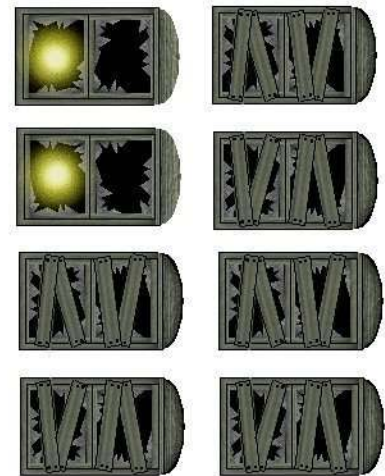

THE CLIFF HOUSE PARTS PAGE 1.

THE CLIFF HOUSE PARTS PAGE 2.

THE CLIFF HOUSE PARTS PAGE 3.

TOWER ROOF
BOTTOM

HOUSE BACK

TOWER ROOF

THE CLIFF HOUSE PARTS PAGE 4.

MIAN ROOF BOTTOM

ROOF CORNER

THE CLIFF HOUSE PARTS PAGE 5.

CHIMNEY

PORCH CEILING

EXTRA
WINDOWS

THE CLIFF HOUSE PARTS PAGE 6.

INSIDE
FRONT
POSTS

PORCH

PORCH POSTS

PORCH ROOF

THE CLIFF HOUSE PARTS PAGE 7.

THE CLIFF HOUSE
PARTS PAGE 8.

SIDE PIECE 1

SIDE PIECE 2